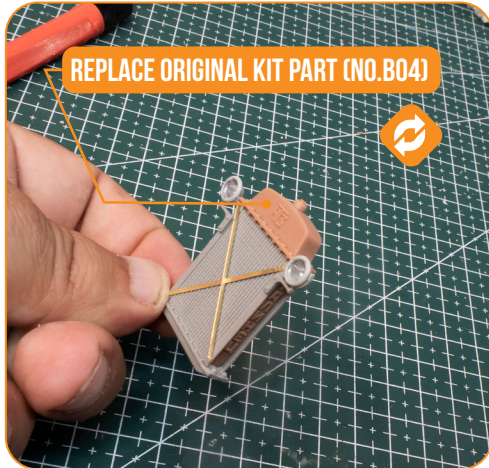

MOUNTY MODELS

RADIATOR DETAIL SET STALINETZ AND SIXTY

DETAIL SET FOR THUNDER MODELS 35006 AND 35400

MM035001_01RU(US)

STEP 1.

STEP 2.B

STEP 3.

STEP 4.

FINAL RESULT