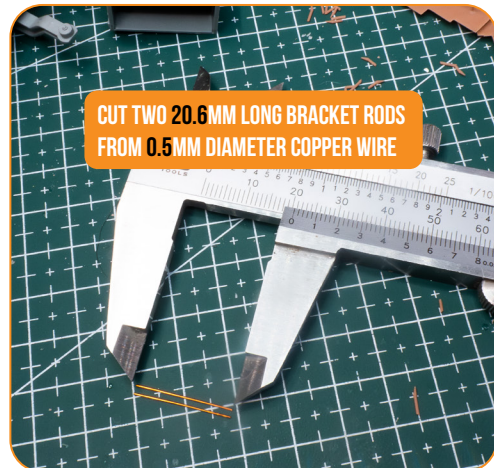

MOUNTY MODELS

MUDGUARDS FOR STALINETZ AND SIXTY

DETAIL SET FOR THUNDER MODELS 35006 AND 35400

MM035001_04

REMOVE THE RED AREA

STEP 3.