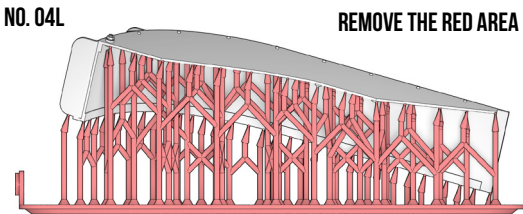

MOUNTY MODELS

MUDGUARDS FOR STALINETZ AND SIXTY

DETAIL SET FOR THUNDER MODELS 35006 AND 35400

MM035001_04

NO. 04R

NO. 04L

REMOVE THE RED AREA

STEP 0.

STEP 1.

STEP 2.

STEP 3.

STEP 4.

FINAL RESULT