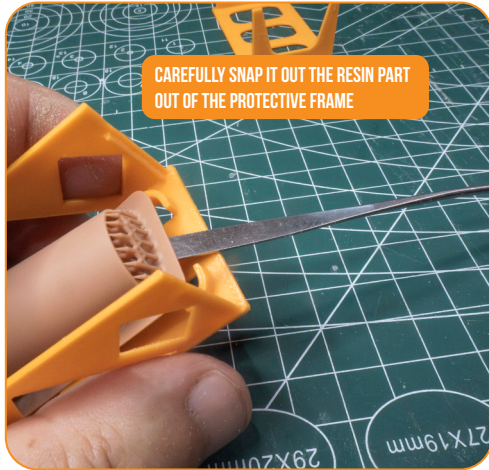

MOUNTY MODELS

MUDGUARDS FOR STALINETZ AND SIXTY

DETAIL SET FOR THUNDER MODELS 35006 AND 35400

MM035001_04

NO. 04R

NO. 04L

REMOVE THE RED AREA

STEP 0.