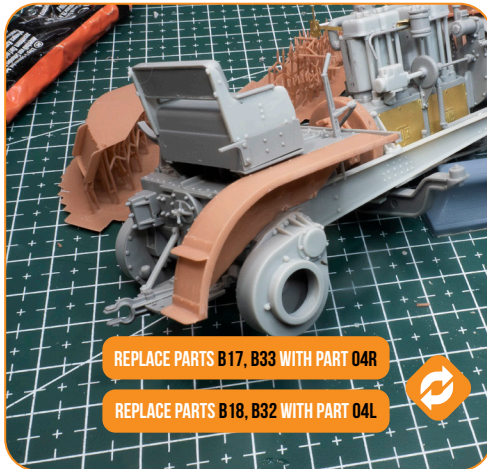

MOUNTY MODELS

MUDGUARDS FOR STALINETZ AND SIXTY

DETAIL SET FOR THUNDER MODELS 35006 AND 35400

MM035001_04

REMOVE THE RED AREA

STEP 2.