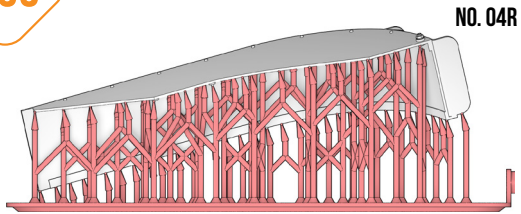

MOUNTY MODELS

MUDGUARDS FOR STALINETZ AND SIXTY

DETAIL SET FOR THUNDER MODELS 35006 AND 35400

MM035001_04

NO. 04R

NO. 04L

REMOVE THE RED AREA

STEP 0.

STEP 1.

STEP 2.

STEP 3.

STEP 4.

FINAL RESULT