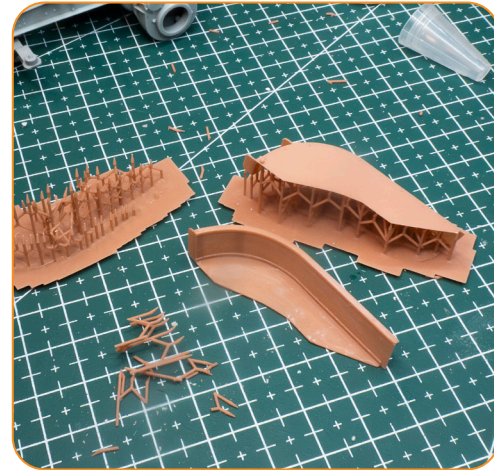

MOUNTY MODELS

MUDGUARDS FOR STALINETZ AND SIXTY

DETAIL SET FOR THUNDER MODELS 35006 AND 35400

MM035001_04

NO. 04R

NO. 04L

REMOVE THE RED AREA

STEP 0.

STEP 1.

STEP 2.

STEP 3.

STEP 4.

FINAL RESULT