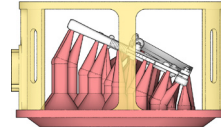

## STEERING ARMS THROTTLE LEVER STALINETZ AND SIXTY

DETAIL SET FOR THUNDER MODELS 35006 AND 35400

MM035001\_11

NO. 11(+1 SPARE PART)

REMOVE THE RED AND YELLOW AREA

NO. 12(+1 SPARE PART)