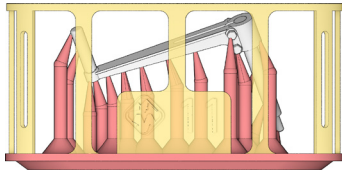

## STEERING ARMS THROTTLE LEVER STALINETZ AND SIXTY

DETAIL SET FOR THUNDER MODELS 35006 AND 35400

MM035001\_11

NO. 11(+1 SPARE PART)

REMOVE THE RED AND YELLOW AREA

NO. 12(+1 SPARE PART)