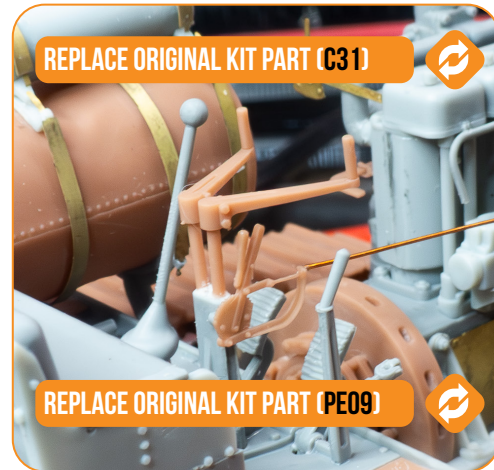

STEP 2.

Info: info@moutymodels.eu