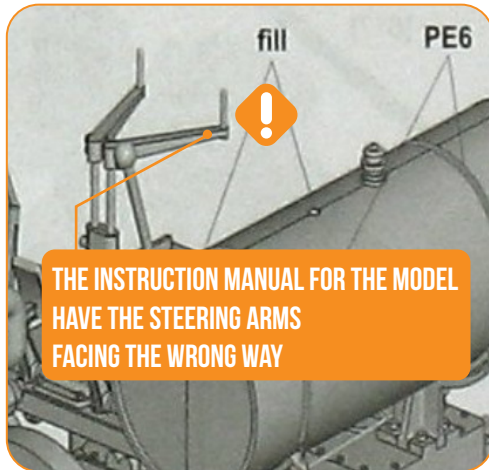

## STEERING ARMS THROTTLE LEVER STALINETZ AND SIXTY

DETAIL SET FOR THUNDER MODELS 35006 AND 35400

MM035001\_11

NO. 11(+1 SPARE PART)

REMOVE THE RED AND YELLOW AREA

NO. 12(+1 SPARE PART)

### STEP 1.