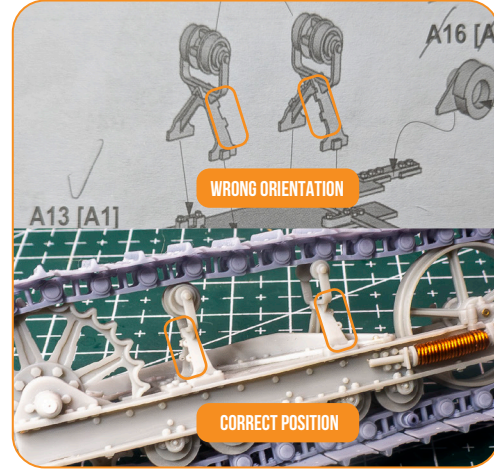

MOUNTY MODELS

TRACK ROLLER FRAME COVERS STALINETZ AND SIXTY

DETAIL SET FOR THUNDER MODELS 35006 AND 35400

MM035001_14

REMOVE THE RED AREA

STEP 0.

STEP 1.

STEP 2.

STEP 3.

Info: info@moutymodels.eu