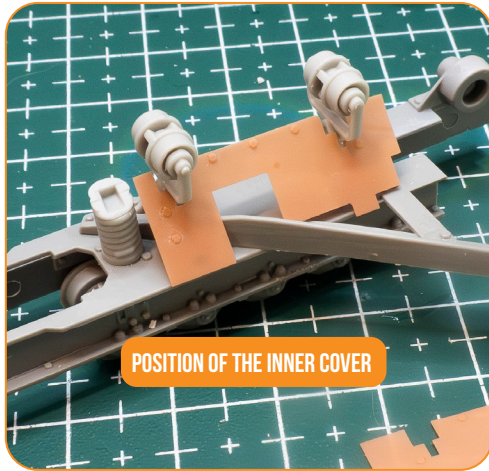

MOUNTY MODELS

TRACK ROLLER FRAME COVERS STALINETZ AND SIXTY

DETAIL SET FOR THUNDER MODELS 35006 AND 35400

MM035001_14

REMOVE THE RED AREA

STEP 0.

STEP 1.

STEP 2.

STEP 3.

Info: info@moutymodels.eu